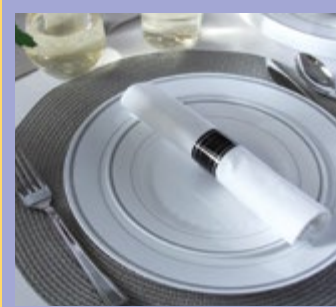

RETAIL READY Solutions

2021

Making memories with friends & family no matter how big or small is important. Whether you are hosting a backyard bridal shower or packing your family's lunch every day, TABLELUXE™, ECO-PRODUCTS®, & TOUCH® are here for you. Retail ready solutions ranging from elegant & elevated to quick & simple are perfect for any entertaining need.